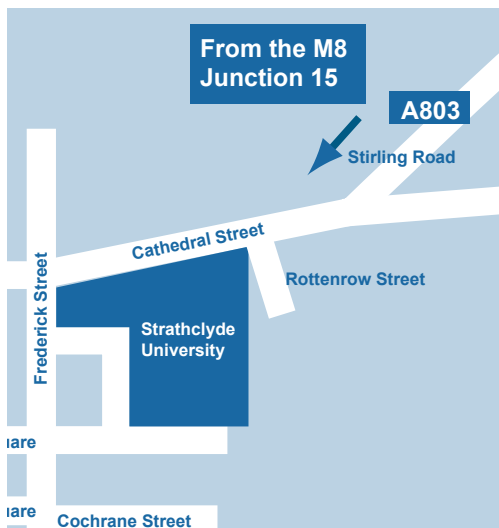

Aberdeen	Edinburgh	Manchester
Belfast	Fareham	Milton Keynes
Birmingham	Glasgow	Nottingham
Bristol	Leeds	Reading
Cardiff	Liverpool	Tyneside
Dublin	London	

## By car from M8

Exit the Motorway at Junction 15, follow the A803 onto the Stirling Road, this takes you onto Cathedral Street. Turn left off Cathedral Street at North Hanover Street (Just before the Buchanan Galleries). Turn left onto George Square, follow one-way system past City Chambers and onto St Vincent place. Entrance to Right Management is on the left in the Scottish Provident Building.