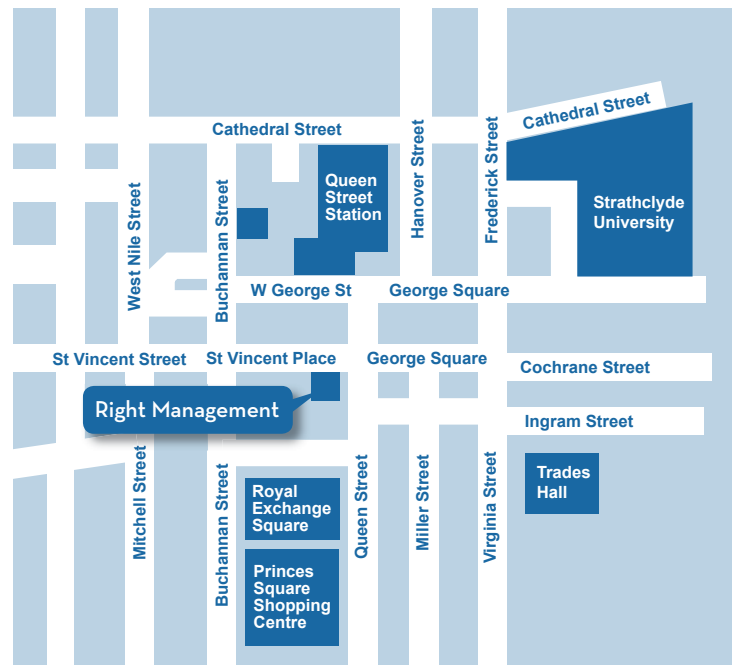

Aberdeen	Edinburgh	Manchester
Belfast	Fareham	Milton Keynes
Birmingham	Glasgow	Nottingham
Bristol	Leeds	Reading
Cardiff	Liverpool	Tyneside
Dublin	London	

## By car from M8

Exit the Motorway at Junction 15, follow the A803 onto the Stirling Road, this takes you onto Cathedral Street. Turn left off Cathedral Street at North Hanover Street (Just before the Buchanan Galleries). Turn left onto George Square, follow one-way system past City Chambers and onto St Vincent place. Entrance to Right Management is on the left in the Scottish Provident Building.